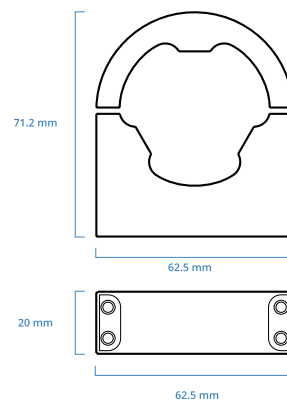

CMHO016

Clamping mechanics for TCxx016 lenses and LTCLHP016-X illuminators

SPECIFICATIONS

Compatible products	TCxx016, TCxMHR016-x, LTCLHP016-x, TCLWD series	
Mechanical specifications		
Compatible teleplates (CMPT)	016-024	
Length	(mm)	20.0
Width	(mm)	62.5
Height	(mm)	71.2
Optical axis height	(mm)	40.0
Mass	(g)	123