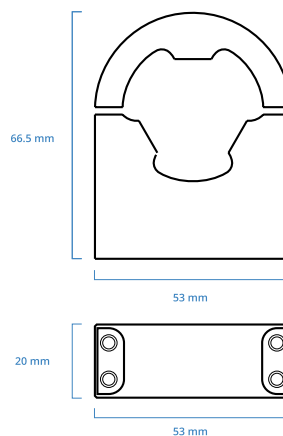

CMHO023

Clamping mechanics for TCxx004, 007, 009, 012 and LTCLHP023-X

SPECIFICATIONS

Compatible products TC2300y, TC23012, TC4M00y-x, LTCLHP023-x

Mechanical specifications

Compatible teleplates (CMPT)		004-009
Length	(mm)	20.0
Width	(mm)	53.0
Height	(mm)	66.5
Optical axis height	(mm)	40.0
Mass	(g)	114