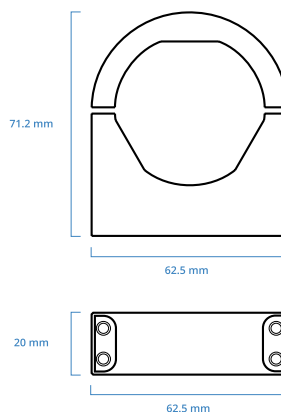

CMHO024

Clamping mechanics for TCxx024 lenses and LTCLHP024-X illuminators

SPECIFICATIONS

Compatible products TCxx024, TCxMHR024-x, LTCLHP024-x

Mechanical specifications

Compatible teleplates (CMPT)		016-024
Length	(mm)	20.0
Width	(mm)	62.5
Height	(mm)	71.2
Optical axis height	(mm)	40.0
Mass	(g)	115