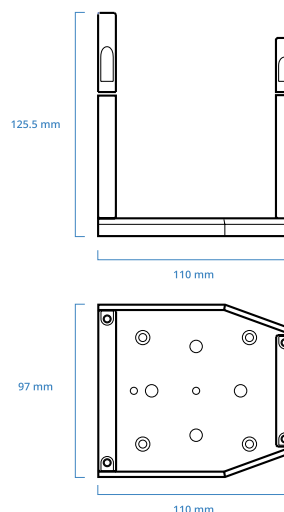

CMHO036

Clamping mechanics for TCxx036 lenses and LTCLHP036-X illuminators

SPECIFICATIONS

Compatible products	TCxx036, TCxMHR036-x, TC16M036-x, LTCLHP036-x	
Mechanical specifications		
Compatible teleplates (CMPT)	036	
Length	(mm)	110.0
Width	(mm)	97.0
Height	(mm)	125.5
Optical axis height	(mm)	80.0
Mass	(g)	520