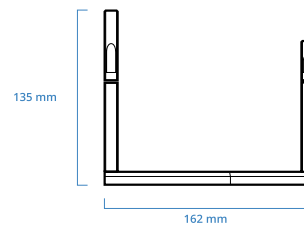

CMHO056

Clamping mechanics for TCxx056 lenses and LTCLHP056-X illuminators

SPECIFICATIONS

Compatible products	TCxx056, TCxMHR056-x, TC16M056-x, LTCLHP056-x	
Mechanical specifications		
Compatible teleplates (CMPT)	056	
Length	(mm)	162.0
Width	(mm)	116.0
Height	(mm)	135.0
Optical axis height	(mm)	80.0
Mass	(g)	720