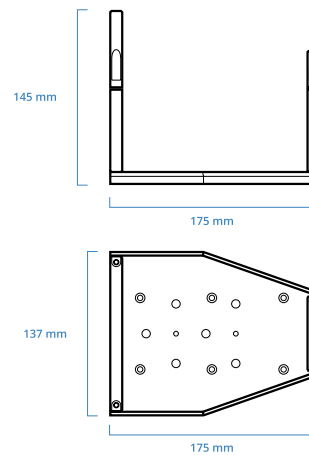

CMHO064

Clamping mechanics for TCxx064 lenses and LTCLHP064-X illuminators

SPECIFICATIONS

Compatible products	TCxx064, TCxMHR064-x, TC16M064-x, LTCLHP064-x	
Mechanical specifications		
Compatible teleplates (CMPT)	064	
Length	(mm)	175.0
Width	(mm)	137.0
Height	(mm)	145.0
Optical axis height	(mm)	80.0
Mass	(g)	810