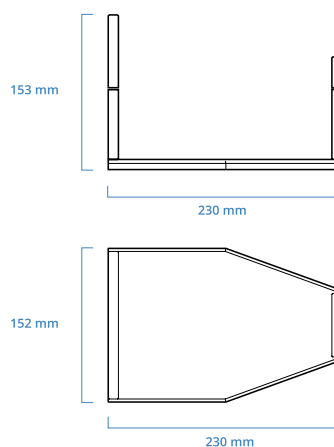

CMHO080

Clamping mechanics for TCxx072, TCxx080, LTCLHP080-X illuminators and PCxx030XS

SPECIFICATIONS

Compatible products TC23072, TCxx080, TCxMHR080-x, TC16M080-x, LTCLHP080-x, PCxx030XS

Mechanical specifications

Compatible teleplates (CMPT)		080
Length	(mm)	230.0
Width	(mm)	153.0
Height	(mm)	152.0
Optical axis height	(mm)	80.0
Mass	(g)	1050

O-OPEN156-03/2015 · Subject to technical change without notice. No liability is accepted for errors which may be contained in this document.