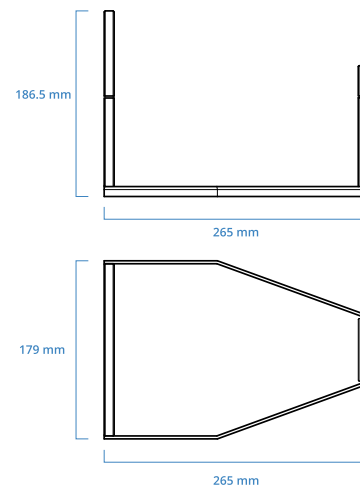

CMHO096

Clamping mechanics for TCxx085, TCxx096 lenses and LTCLHP096-X illuminators

SPECIFICATIONS

Compatible products	TC23085, TCxx096, TCxMHR096-x, TC16M096-x, LTCLHP096-x	
Mechanical specifications		
Compatible teleplates (CMPT)	096	
Length	(mm)	265.0
Width	(mm)	179.0
Height	(mm)	186.5
Optical axis height	(mm)	100.0
Mass	(g)	1410