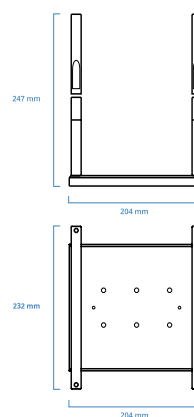

# CMHO144

Clamping mechanics for TCxx130, TCxx144 lenses and LTCLHP144-X illuminators

## SPECIFICATIONS

Compatible products	TC23130, TCxx144, TCxMHR144-x, TC16M144-x, LTCLHP144-x	
Mechanical specifications		
Compatible teleplates (CMPT)	-	
Length	(mm)	204.0
Width	(mm)	232.0
Height	(mm)	247.0
Optical axis height	(mm)	130.0
Mass	(g)	2391