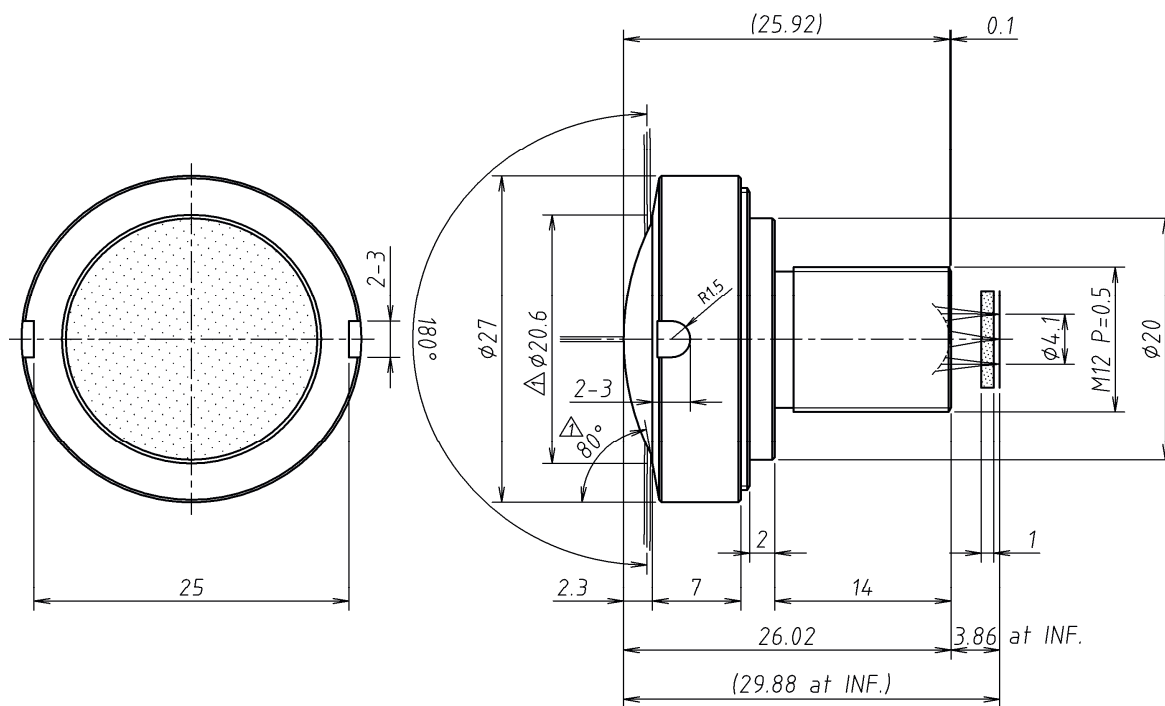

L1028KDRW

f = 1.05mm F2.8 Megapixel lens
 for 1/2.5 type Format Board Cameras, Fisheye, No Iris, IP66(L1)
 IR corrective

Model No.	L1028KDRW		Effective	Front	φ 20mm	
Focal Length	1.05mm		Lens Aperture	Rear	φ 5.4mm	
Max. Aperture Ratio	1:2.8		Distortion		-96.66%	
Image Size at 180°	φ 4.1		Back Focal Length		3.62mm	
Operation Range	Iris	-		Flange Back Length		-
	Focus	0.05m - Inf.		Mount		M12 P=0.5mm
Object Dimention at M.O.D.	1/2.5 type	-		Dimensions		φ 27mm x 26.02mm
	1/3 type	-		Weight		17.3g
Coating	MgF2 Single Coat (All Surfaces λ = 510nm)					
Angle of View (Peripheral light amount 50%)	D	1/2.5 type	-	1/3 type	-	1/4 type
	H	Fisheye	-	-	180.0°	180.0°
	V	-	180.0°	-	163.2°	130.2°

1/2.5
inch

M12 P=0.5

Dimensions

ImmerVision Enables Compatible.