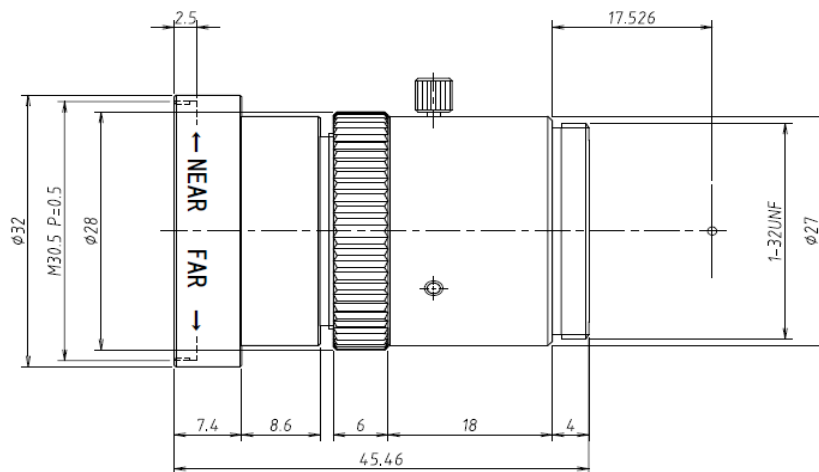

# M0824-MPW2-R series

**f=8mm F2.4/F4.0/F5.6/F8.0/F11.0**  
**for 2/3 type Cameras, Ruggedized 5 Megapixel**  
**C-Mount**

Model No.		M0824-MPW2-R series		Effective	Front	φ 21.0mm	
Focal Length		8mm		Lens Aperture	Rear	φ 12.0mm	
Max. Aperture Ratio		1:2.4		Distortion	2/3 type	-1.87%(y=5.5)	
Max. Image Format		8.8mm x 6.6mm(φ 11mm)			1/1.8 type	-1.55%(y=4.32)	
Operation Range	Iris	F2.4/F4.0/F5.6/F8.0/F11.0			1/2 type	-1.427%(y=4.0)	
	Focus	0.05m - Inf.		Back Focal Length	13.7mm		
Control	Iris	Fix		Flange Back Length	17.526mm		
	Focus	Manual		Mount	C-Mount		
Object Dimension at M.O.D.	2/3 Type	5.4cm x 7.4cm		Filter Size	M30.5 P=0.5mm		
	1/1.8 Type	4.3cm x 5.7cm		Dimensions	φ 32mm x 45.46mm		
	1/2 Type	3.9cm x 5.3cm		Weight	62g		
Angle of View	D	2/3 Type	69.32°	1/1.8 Type	56.9°	1/2 Type	53.23°
	H		57.80°		46.72°		43.74°
	V		44.36°		35.75°		33.23°
Operating Temperature		-10°C - +50°C					

M.O.D. : Minimum Object Distance

Dimensions

Model No.	Aperture(F)
M0824-MPW2-R	F2.4
M0840-MPW2-R	F4.0
M0856-MPW2-R	F5.6
M0880-MPW2-R	F8.0
M0811-MPW2-R	F11.0