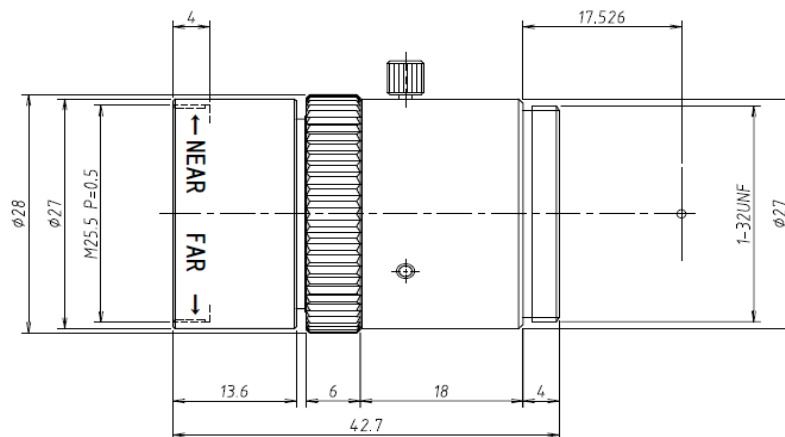

# M1224-MPW2-R series

f=12mm F2.4/F4.0/F5.6/F8.0/F11.0  
 for 2/3 type Cameras, Ruggedized 5 Megapixel  
 C-Mount

Model No.		M1224-MPW2		Effective Lens Aperture	Front	φ 19.5mm	
Focal Length		12mm			Rear	φ 13.5mm	
Max. Aperture Ratio		1:2.4		Distortion	2/3 type	-0.05%(y=5.5)	
Max. Image Format		8.8mm x 6.6mm (φ 11mm)			1/1.8 type	-0.34%(y=4.32)	
Operation Range	Iris	F2.4/F4.0/F5.6/F8.0/F11.0			1/2 type	-0.35%(y=4.0)	
	Focus	0.1m - Inf.		Back Focal Length		14.39mm	
Control	Iris	Fix		Flange Back Length		17.526mm	
	Focus	Manual		Mount		C-Mount	
Object Dimension at M.O.D.	2/3 Type	6.4cm x 8.5cm		Filter Size		M25.5 P=0.5mm	
	1/1.8 Type	5.0cm x 6.7cm		Dimensions		φ 28mm x 42.7mm	
	1/2 Type	4.6cm x 6.2cm		Weight		59g	
Angle of View	D	2/3 Type	48.6°	1/1.8 Type	39.1°	1/2 Type	36.5°
	H		39.8°		31.7°		29.5°
	V		30.4°		24.0°		22.3°
Operating Temperature		-10°C - +50°C					

M.O.D. : Minimum Object Distance

## Dimensions

Model No.	Aperture(F)
M1224-MPW2-R	F2.4
M1240-MPW2-R	F4.0
M1256-MPW2-R	F5.6
M1280-MPW2-R	F8.0
M1211-MPW2-R	F11.0