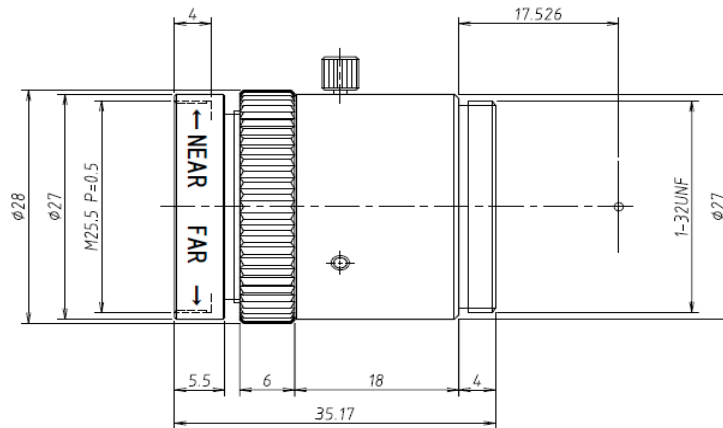

## M3520-MPW2-R series

**f=35mm F2.0/F4.0/F5.6/F8.0/F11.0**  
**for 2/3 type Cameras, Ruggedized 5 Megapixel**  
**C-Mount**

Model No.		M3520-MPW2		Effective	Front	φ 18.0mm	
Focal Length		35mm		Lens Aperture	Rear	φ 12.0mm	
Max. Aperture Ratio		1:2.0		Distortion	2/3 type	0.011%(y=5.5)	
Max. Image Format		8.8mm x 6.6mm(φ 11mm)			1/1.8 type	0.010%(y=4.32)	
Operation Range		Iris	F2.0/F4.0/F5.6/F8.0/F11.0		1/2 type	0.009%(y=4.0)	
		Focus	0.2m - Inf.	Back Focal Length		18.0mm	
Control	Iris	Fix		Flange Back Length		17.526mm	
	Focus	Manual		Mount		C-Mount	
Object Dimension at M.O.D.	2/3 Type	3.48cm x 4.63cm		Filter Size		M25.5 P=0.5mm	
	1/1.8 Type	2.74cm x 3.63cm		Dimensions		φ 28mm x 35.17mm	
	1/2 Type	2.53cm x 3.37cm		Weight		45g	
Angle of View	D	2/3 type	17.8°	1/1.8 type	14.0°	1/2 type	13.0°
	H		14.3°		11.2°		10.4°
	V		10.7°		8.5°		7.8°
Operating Temperature		-10°C - +50°C					

M.O.D. : Minimum Object Distance

### Dimensions

Model No.	Aperture(F)
M3520-MPW2-R	F2.0
M3540-MPW2-R	F4.0
M3556-MPW2-R	F5.6
M3580-MPW2-R	F8.0
M3511-MPW2-R	F11.0