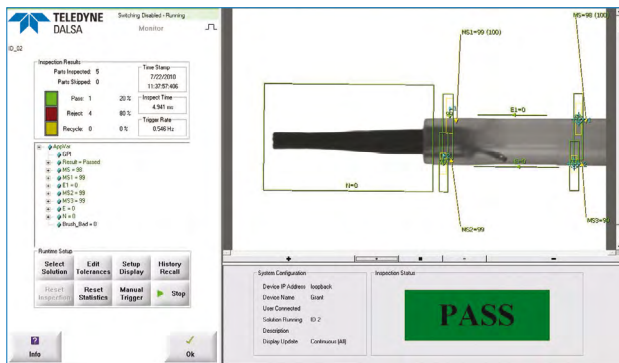

Software

iInspect Express | Intuitive and Simple