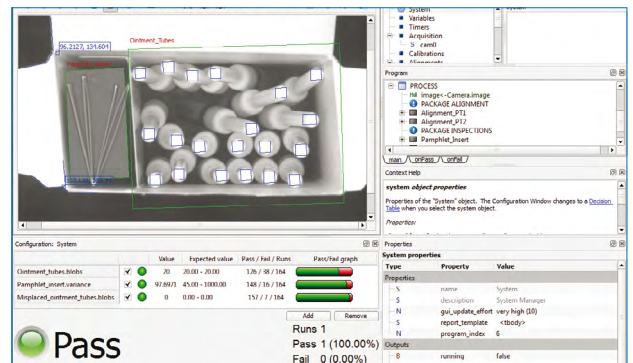

Sherlock | Powerful and Flexible

Camera Models

Camera Model	SOFTWARE	Sensor Resolution			
		640 x 480	1024 x 768	1280 x 960	1600 x 1200
BOA	INS	●●●●	●●●●	●●●●	
	PRO	●●●●	●●●●	●●●●	
BOAA50	INS	●●●●	●●●●	●●●●	●●●●
	PRO	●●●●	●●●●	●●●●	●●●●
BOA200	INS	●●●●	●●●●	●●●●	●●●●
	PRO	●●●●	●●●●	●●●●	●●●●