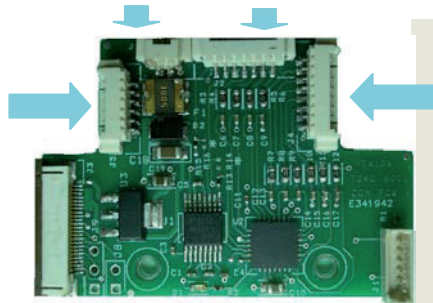

- Analog HD and SD video output.
- TTL / RS232 VISCA dialog level.
- 6 to 12 VDC protected power supply
- Sorties vidéo analogiques VBS, YC en mode SD et YPbPr en mode HD
- Pilotage caméra VISCA niveau TTL et RS232.
- Alimentation et protection électronique des entrées de la caméra.

J2	CONTROL signal	Function
1	Gnd	
2	RS232 - RXD	
3	RS232 - TXD	
4	Key Channel 1	Zoom TELE
5	Key Channel 2	Zoom WIDE
6	Key Channel 3	Picture Freeze ON / OFF
7	Key Channel 4	Memory factory Preset Set / Recall

J7	Power
1	6 to 12 VDC
2	GND

J5	HD Video output
	GND
	Pr
	GND
	Pb
	GND
	Y

J8	SD Video output
	Y
	C
	Gnd
	VBS
	Gnd