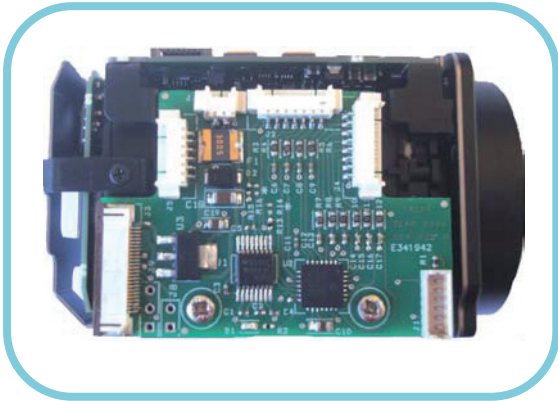

Ten programmable Key Switches allow easy remote camera control of Zoom, Focus, Memory, Freeze and ICR functions.

Dix entrées contacts secs permettent de piloter facilement les principales fonctions de la caméra

- Analog HD and SD video output.
- TTL / RS232 VISCA dialog level.
- 6 to 12 VDC protected power supply
- Sorties vidéo analogiques VBS, YC en mode SD et YPbPr en mode HD
- Pilotage caméra VISCA niveau TTL et RS232.
- Alimentation et protection électronique des entrées de la caméra.

J2	CONTROL signal	Function
1	Gnd	
2	RS232 - RXD	
3	RS232 - TXD	
4	Key Channel 1	Zoom TELE
5	Key Channel 2	Zoom WIDE
6	Key Channel 3	Picture Freeze ON / OFF
7	Key Channel 4	Memory factory Preset Set / Recall

LED Blinking	Status
5 blinks	Camera dialog OK

Functions	Spécifications	
Analog video output	With FCB H11 SD : YC, VBS, NTSC / PAL HD: 1080 60i, 1080 50i, 720 60p, 720 50i	With FCB EH4300 SD : VBS NTSC / PAL HD Y, Pb, Pr: 1080 30p, 1080 25p, 1080 60i, 1080 50i, 720 60p, 720 50p
Camera setting	RS232 , RX , TX , VISCA and 10 ways of key switches.	
Power	6 to 12 VDC, 5 W (including camera)	
Environmental	0°C to 60°C	
Storage	-20°C to 60°C	
Dimensions (W x H x D)	50.0 x 35.0 x 6.3 mm	
Control board for SONY FCB HD Range		
TV80 0003		
Product code		
Content	Control board ref TV10 0005	
Power input wires	2 ways harness, 200mm length for power connector (J7)	
HD Analog video output wires	6 ways harness, 200mm length for HD video signal connector (J5)	
Remote control (RS232)	7 ways harness, 200 mm length for VISCA serial RS232 and remote control (J2)	
Remote control (key switches)	8 ways harness, 200 mm length for camera remote control(J4)	