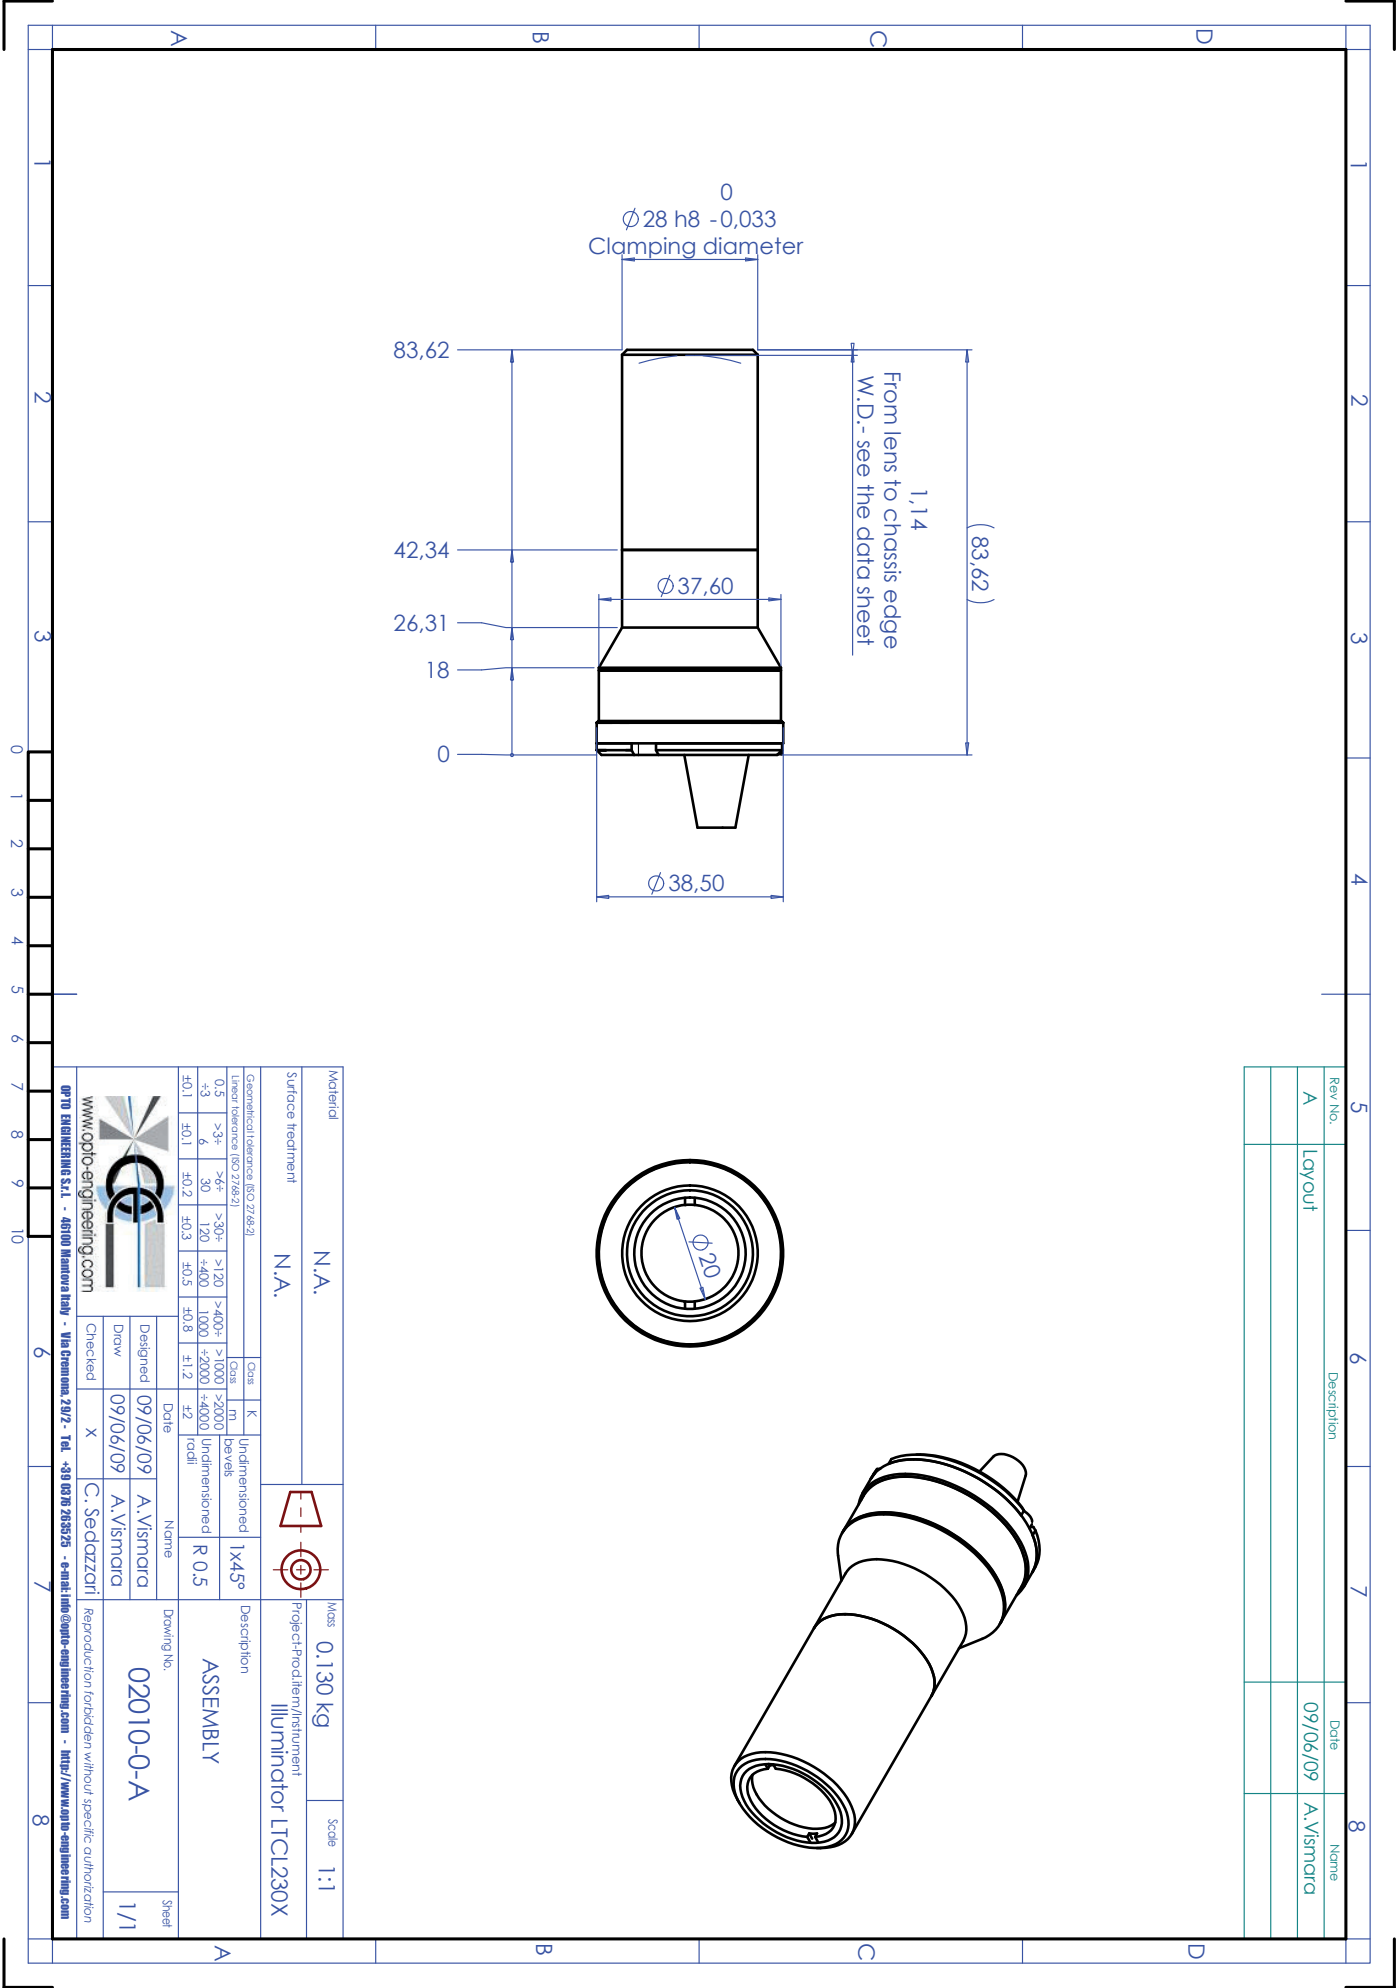

**LT CL 23**

# Collimated Illuminator

part number		LT CL 23
<b>Beam Diameter</b>	(mm)	16,0
<b>Available Colours</b>		
/R (red)		x
/G (green)		x
/B (blue)		x
/W (white)		x
/IR890 (IR, peak 890 nm)		x
/IR940 (IR, peak 940 nm)		x
<b>Length</b>	(mm)	88,6
<b>Outer Diameter</b>	(mm)	28,0
<b>Compatible Telecentric Lenses</b>		
	TC 13	n.a.
	TC 12	n.a.
	TC 23	04,07,09
	TC 4M	04,07,09
	TC 2M	n.a.
	TC16M	n.a.
<b>DEVICE POWER RATINGS</b>		
DC Voltage	(volt)	12 to 24
Power Consumption	(watt)	< 2 watt
<b>LED DIRECT DRIVE RATINGS</b>		
<b>for /W, /B and /G versions</b>		
Max Forward DC Voltage	(volt)	3,5
Max Forward Current	(mA)	350
<b>for /R version</b>		
Max Forward DC Voltage	(volt)	2,5
Max Forward Current	(mA)	350
<b>for /IR890 and /IR940 versions</b>		
Max Forward DC Voltage	(volt)	1,6
Max Forward Current	(mA)	500 mA

Mechanical drawings:  
see next page >>

Rev. No.	Description	Date	Name
A	Layout	09/06/09	A. Vismora

Material		N.A.		Mass		0.130 Kg		Scale		1:1	
Surface treatment		N.A.		Project/ProdItem/Instrument		Illuminator LTC1230X		Description		ASSEMBLY	
Geometrical tolerance (ISO 2768:2)		Class	K	Undimensioned	1x45°	Drawing No.		02010-0-A		Sheet	
Linear tolerance (ISO 2768:2)		Class	m	Bevels	R 0.5	Designed		09/06/09		A. Vismora	
0.5	>3-	>6-	>30+	>120	>400+	>1000	>2000	Date		C. Sedozzi	
+3	6	30	120	+400	1000	+2000	+4000	Date		09/06/09	
f0.1	f0.1	f0.2	f0.3	f0.5	f0.8	f1.2	f2	Name		A. Vismora	
www.opto-engineering.com		Checked		X		Date		09/06/09		A. Vismora	
OPTO ENGINEERING S.r.l. - 46100 Montecchia (Pg) - Via Cavour, 20/2 - Tel. +39 0575 283525 - e-mail: info@opto-engineering.com - http://www.opto-engineering.com		Designed		09/06/09		Date		09/06/09		A. Vismora	
		Draw		09/06/09		Date		09/06/09		A. Vismora	
		Checked		X		Date		09/06/09		A. Vismora	