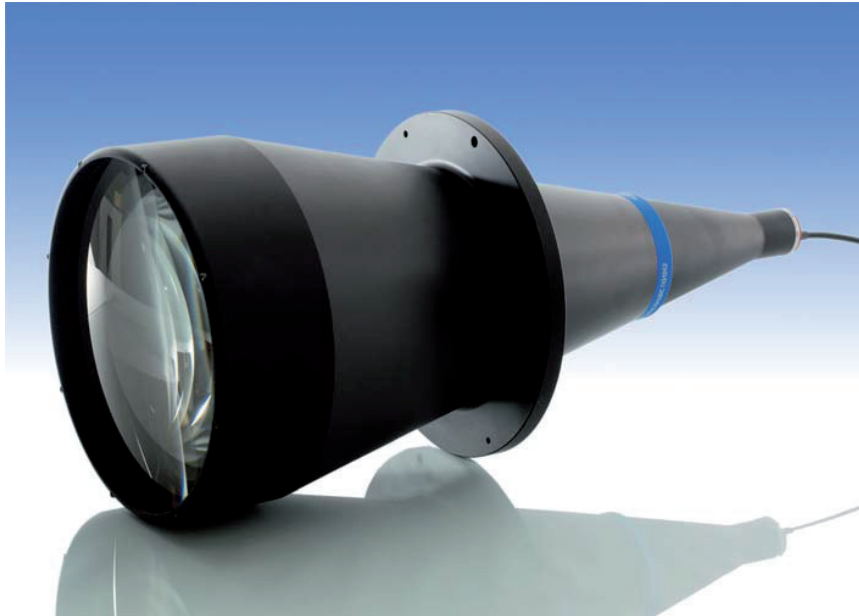

## LT CL 240

# Collimated Illuminator

part number	LT CL 240/X	
<b>Beam Diameter</b>	(mm)	300,0
<b>Available Colours</b>		
/R (red)		x
/G (green)		x
/B (blue)		
/W (white)		
/IR890 (IR, peak 890 nm)		
/IR940 (IR, peak 940 nm)		
<b>Length</b>	(mm)	756,8
<b>Outer Diameter</b>	(mm)	322,0
<b>Compatible Telecentric Lenses</b>		
	TC 13	n.a.
	TC 12	n.a.
	TC 23	200, 240
	TC 4M	200, 240
	TC 2M	n.a.
	TC16M	n.a.
<b>DEVICE POWER RATINGS</b>		
DC Voltage	(volt)	12 to 24
Power Consumption	(watt)	< 2 watt
<b>LED DIRECT DRIVE RATINGS</b>		
<b>for /W, /B and /G versions</b>		
Max Forward DC Voltage	(volt)	3,5
Max Forward Current	(mA)	350
<b>for /R version</b>		
Max Forward DC Voltage	(volt)	2,5
Max Forward Current	(mA)	350
<b>for /IR890 and /IR940 versions</b>		
Max Forward DC Voltage	(volt)	1,6
Max Forward Current	(mA)	500 mA

Mechanical drawings:  
see next page >>

Rev.No.	Description	Date	Name
A	First light	06/02/07	A.Vismara
B	New LED holder	10/05/08	A.Vismara

Material	N.A.	Mass	19,5 Kg	Scale	1:4
Surface treatment	N.A.	Project/Prodotto/Inventori	LT CL 240		
Commercial reference (ISO 7243)		Code			
Order reference (ISO 7243)		Drawn			
Design reference (ISO 7243)		Checked			
Drawn	10/05/08	Designed	10/05/08		
Checked	X	Drawn by	A.Vismara		
		Checked by	C.Sedozzi		
		Drawn to	01284-0-B		
		Material	Steel		
		Scale	1/1		