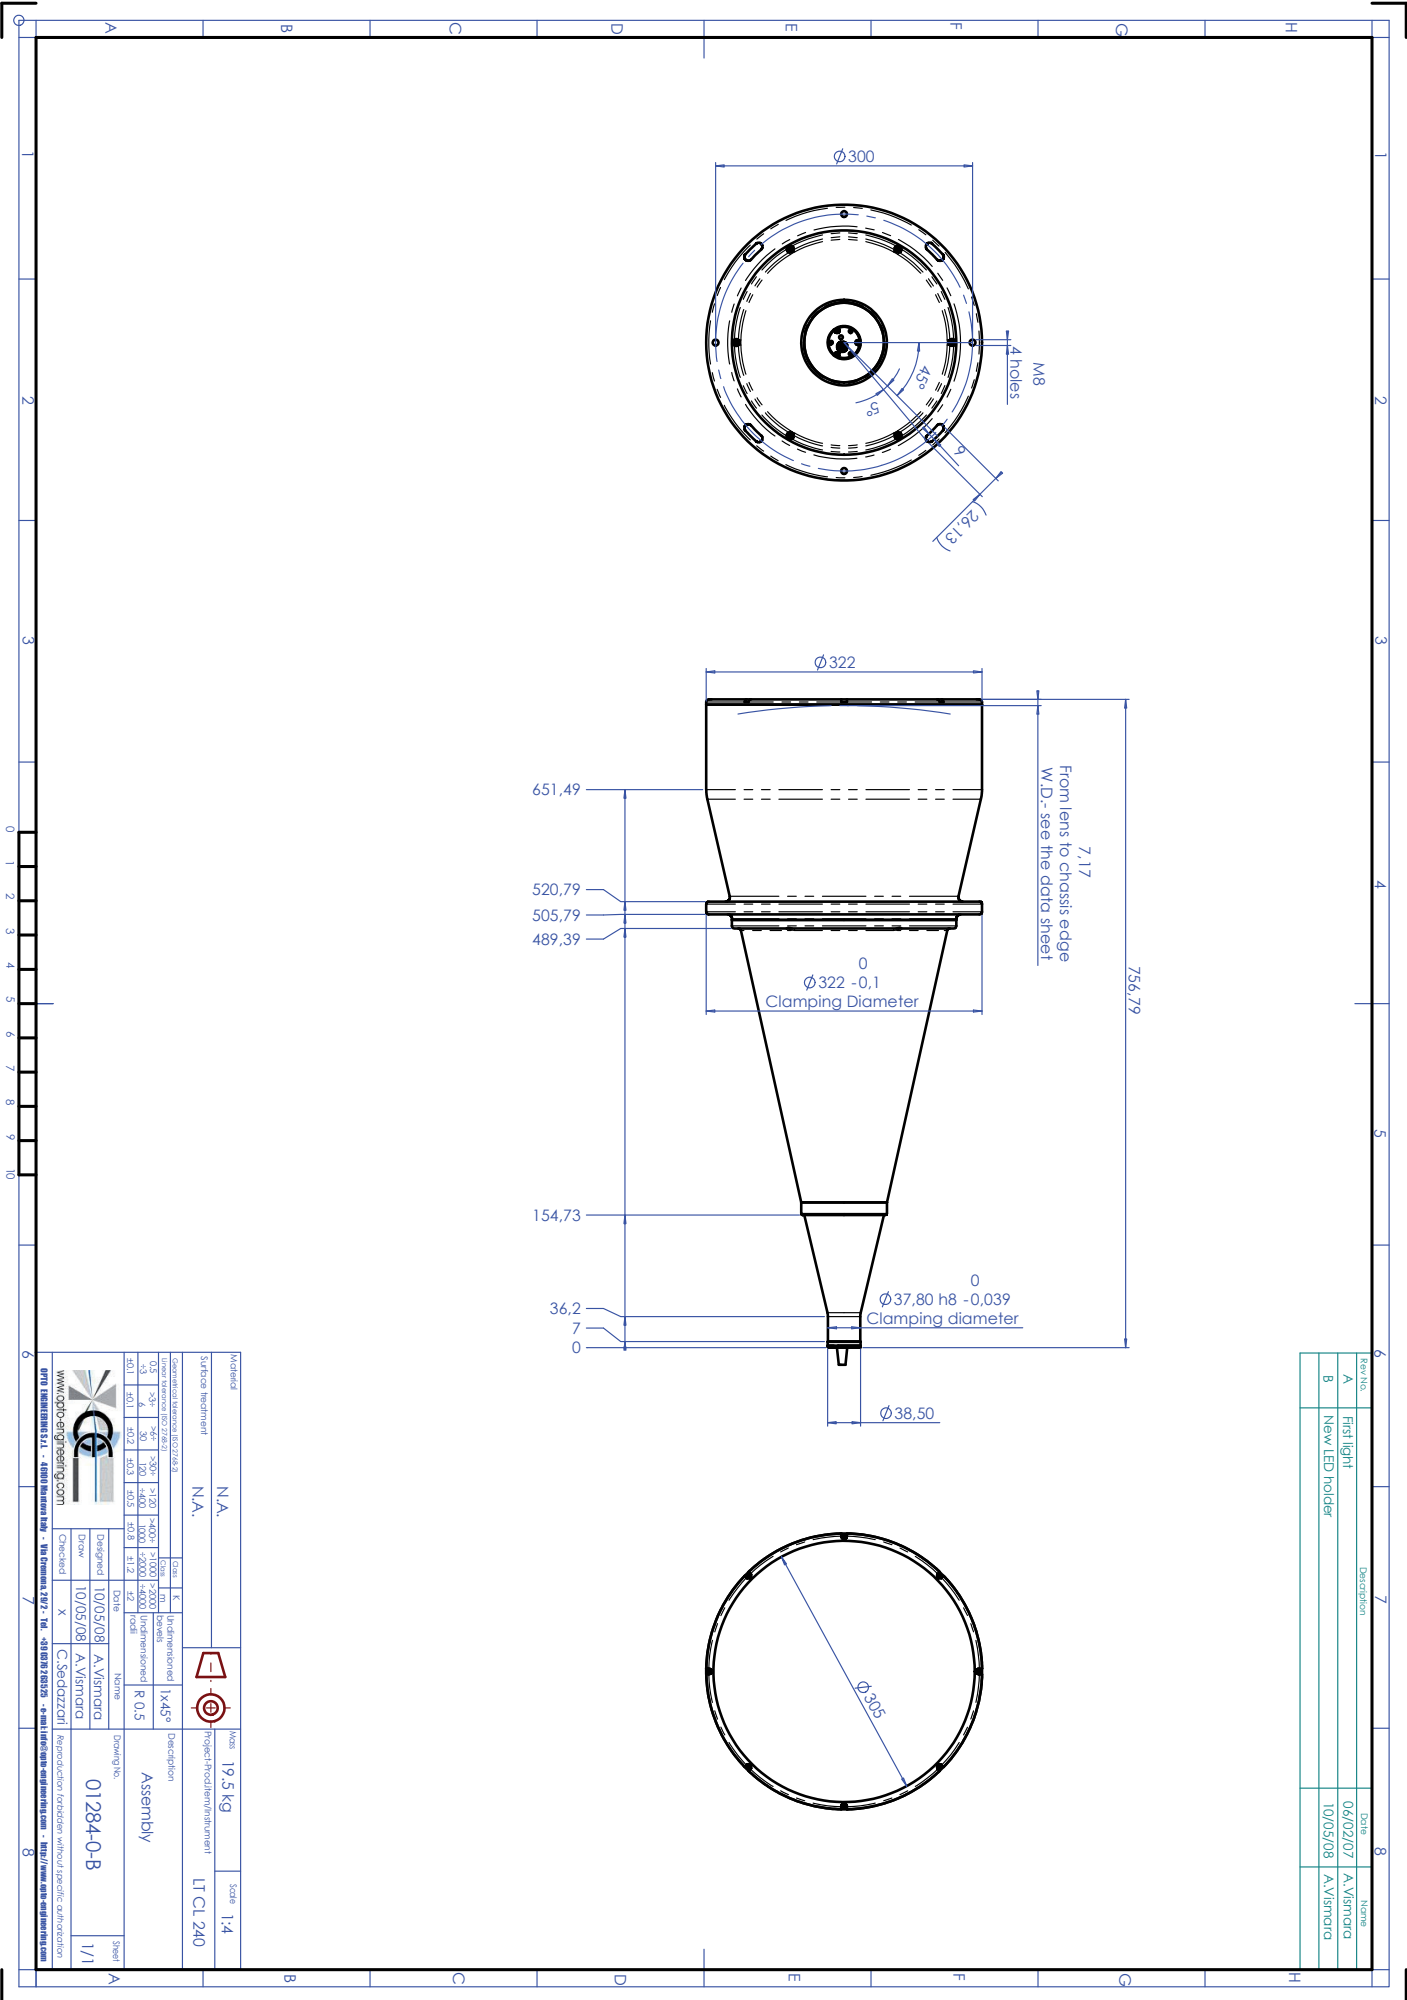

## LT CL 240

# Collimated Illuminator

part number	LT CL 240/X	
<b>Beam Diameter</b>	(mm)	300,0
<b>Available Colours</b>		
/R (red)		x
/G (green)		x
/B (blue)		
/W (white)		
/IR890 (IR, peak 890 nm)		
/IR940 (IR, peak 940 nm)		
<b>Length</b>	(mm)	756,8
<b>Outer Diameter</b>	(mm)	322,0
<b>Compatible Telecentric Lenses</b>		
	TC 13	n.a.
	TC 12	n.a.
	TC 23	200, 240
	TC 4M	200, 240
	TC 2M	n.a.
	TC16M	n.a.
<b>DEVICE POWER RATINGS</b>		
DC Voltage	(volt)	12 to 24
Power Consumption	(watt)	< 2 watt
<b>LED DIRECT DRIVE RATINGS</b>		
<b>for /W, /B and /G versions</b>		
Max Forward DC Voltage	(volt)	3,5
Max Forward Current	(mA)	350
<b>for /R version</b>		
Max Forward DC Voltage	(volt)	2,5
Max Forward Current	(mA)	350
<b>for /IR890 and /IR940 versions</b>		
Max Forward DC Voltage	(volt)	1,6
Max Forward Current	(mA)	500 mA

Mechanical drawings:  
see next page >>

Rev.No.	Description	Date	Name
A	First light	06/02/07	A.Vismara
B	New LED holder	10/05/08	A.Vismara

Material	N.A.	Mass	19,5 Kg	Scale	1:4
Surface treatment	N.A.	Project/Prodotto/Inventori	LT CL 240		
Commercial reference (ISO 7243)		Code			
Order reference (ISO 7243)		Drawn			
Design reference (ISO 7243)		Checked			
Drawn	10/05/08	Designed	10/05/08		
Checked	X	Drawn by	A.Vismara		
		Checked by	C.Sedozzi		
		Drawn to	01284-0-B		
		Material	Steel		
		Scale	1/1		