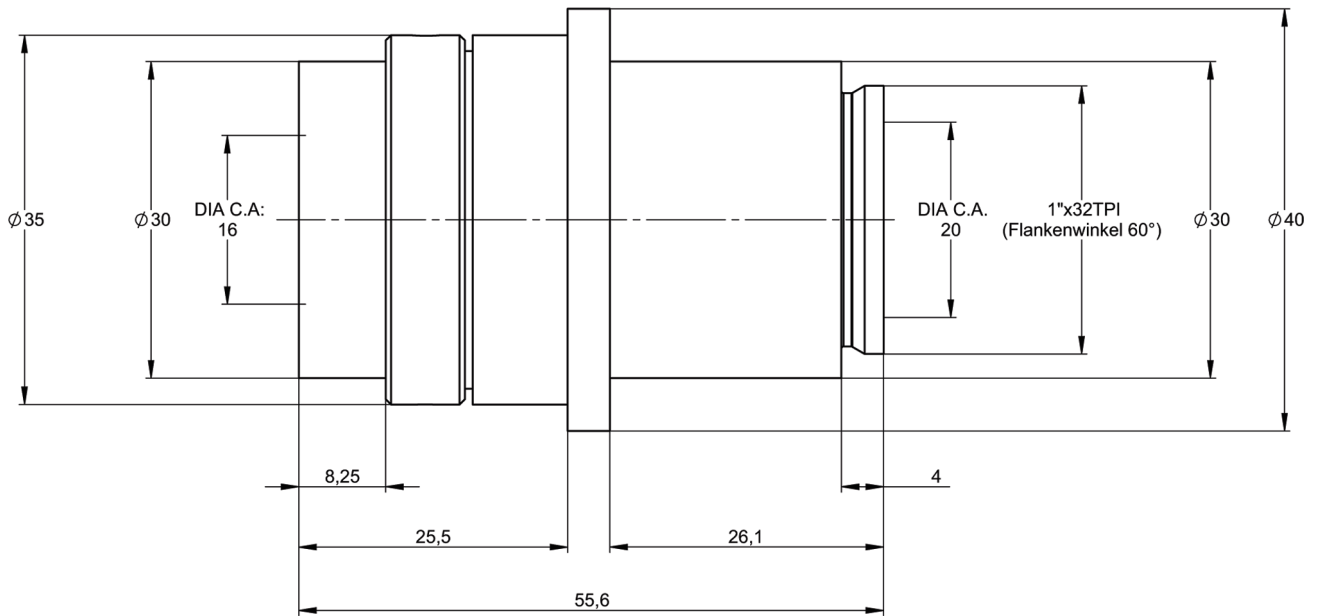

DATA SHEET

S5LPJ4552/070

4.5/51.1 mm
c-mount

no picture available

outline drawing

other adapter on special request

S5LPJ4552/070
4.5/51.1 mm

Specifications	
part number	S5LPJ4552/070
effective focal length [mm]	51.1
F/#	4.5
iris	variable
magnification (opt.)	---
max. field of view (full angle) [°]	64.0
max. image diagonal [mm]	64.0
opt. working distance [mm]	infinity
max. distortion [%]	0.5
wavelength [nm]	700 - 1000
max. outside-Ø [mm]	40.0
length [mm]	51.6
weight [kg]	not yet weighed

T..Tangential

MTF for various object heights at F# 11

S..Sagittal

graphs given by design