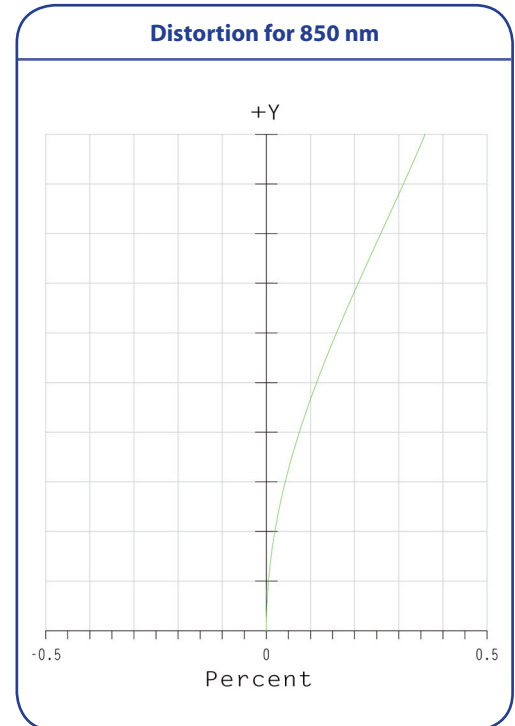

DATA SHEET

S5LPJ4552/070

4.5/51.1 mm
c-mount

no picture available

outline drawing

other adapter on special request

S5LPJ4552/070
4.5/51.1 mm

Specifications	
part number	S5LPJ4552/070
effective focal length [mm]	51.1
F/#	4.5
iris	variable
magnification (opt.)	---
max. field of view (full angle) [°]	64.0
max. image diagonal [mm]	64.0
opt. working distance [mm]	infinity
max. distortion [%]	0.5
wavelength [nm]	700 - 1000
max. outside-Ø [mm]	40.0
length [mm]	51.6
weight [kg]	not yet weighed

T..Tangential

MTF for various object heights at F# 11

S..Sagittal

graphs given by design