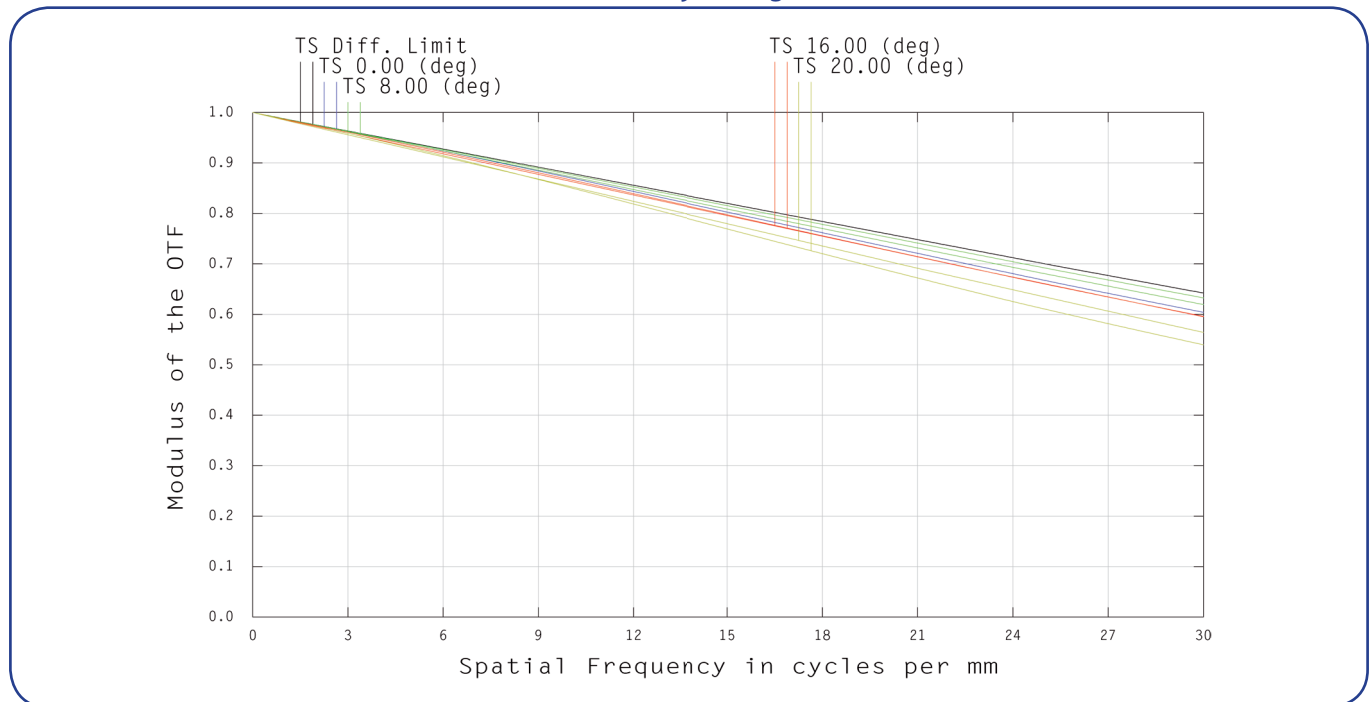

DATA SHEET

S5LPJ4552/070

4.5/51.1 mm
c-mount

no picture available

outline drawing

other adapter on special request

S5LPJ4552/070
4.5/51.1 mm

Specifications	
part number	S5LPJ4552/070
effective focal length [mm]	51.1
F/#	4.5
iris	variable
magnification (opt.)	---
max. field of view (full angle) [°]	64.0
max. image diagonal [mm]	64.0
opt. working distance [mm]	infinity
max. distortion [%]	0.5
wavelength [nm]	700 - 1000
max. outside-Ø [mm]	40.0
length [mm]	51.6
weight [kg]	not yet weighed

T..Tangential

MTF for various object heights at F# 11

S..Sagittal

graphs given by design