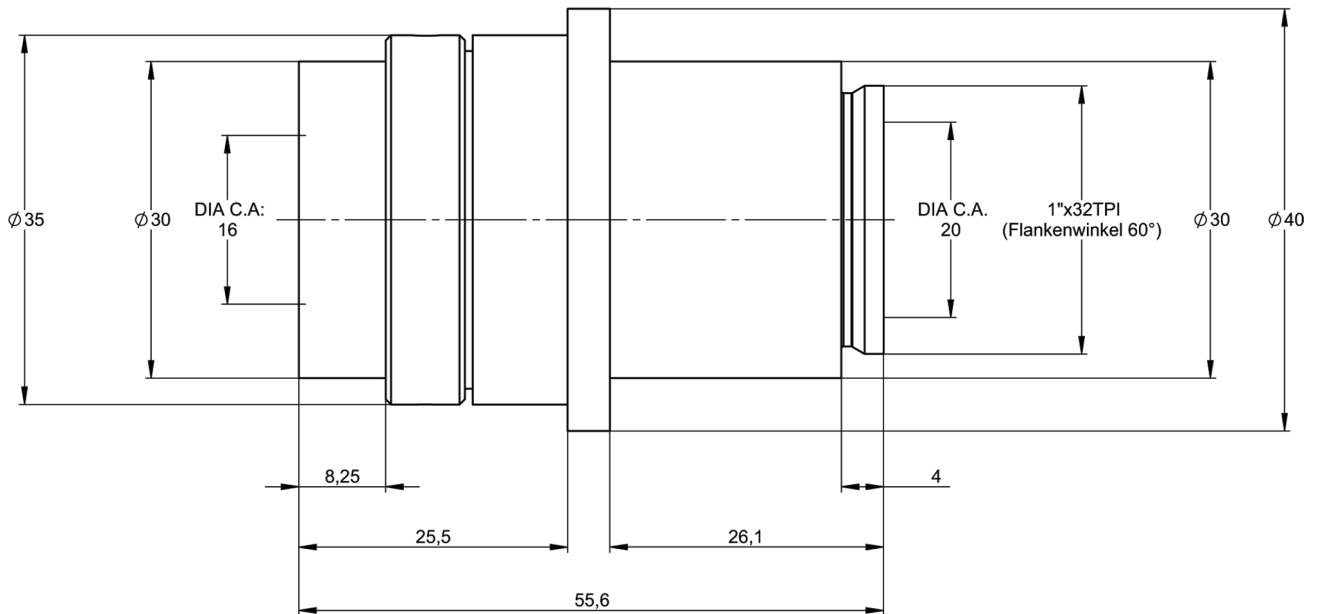

### S5LPJ4552/360

4.5/51.6 mm  
c-mount

no picture available

outline drawing

other adapter on special request

## S5LPJ4552/360 4.5/51.6 mm

Specifications	
part number	S5LPJ4552/360
effective focal length [mm]	51.6
F/#	4.5
iris	variable
magnification (opt.)	---
max. field of view (full angle) [°]	64.0
max. image diagonal [mm]	65.4
opt. working distance [mm]	infinity
max. distortion [%]	0.5
wavelength [nm]	1100 - 1500
max. outside-Ø [mm]	40.0
length [mm]	51.6
weight [kg]	not yet weighed