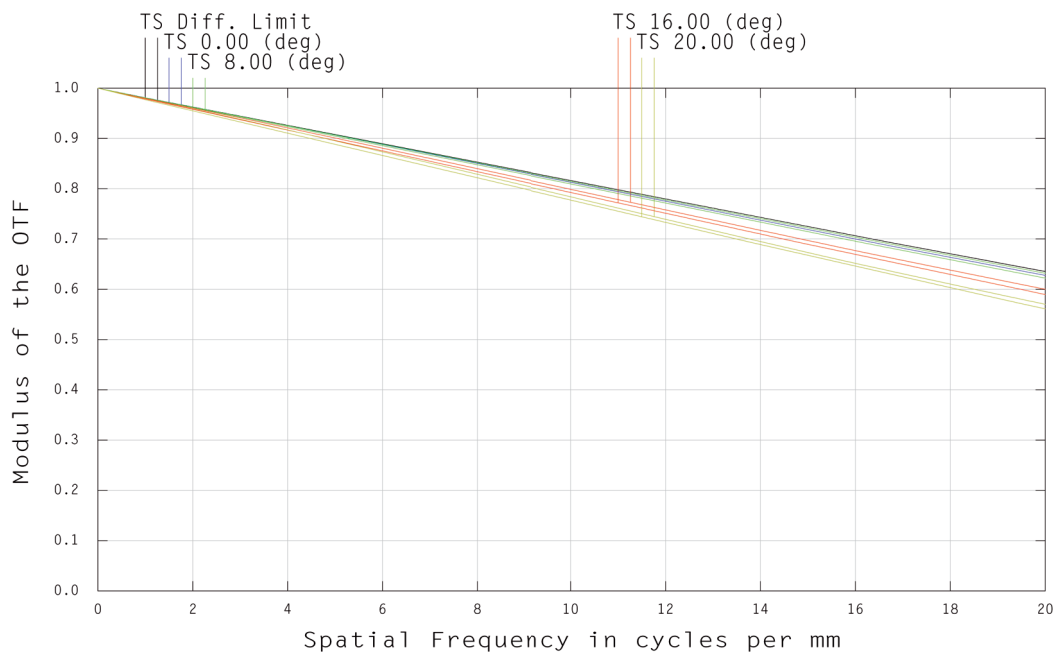

MTF for various object heights at F# 11

S..Sagittal