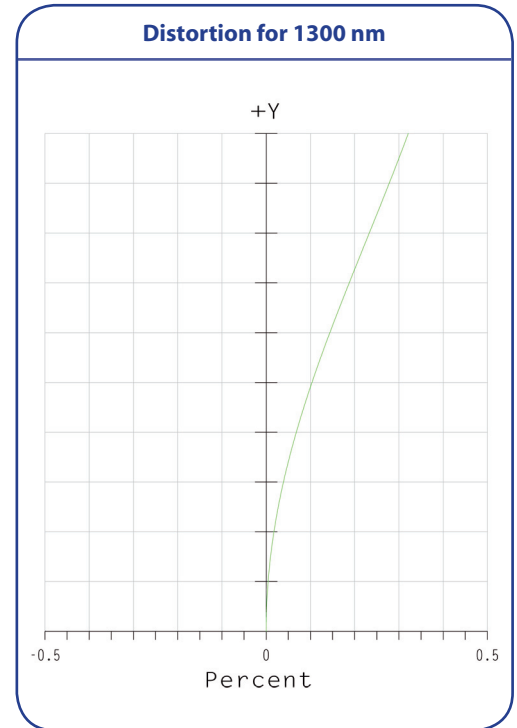

### S5LPJ4552/360

4.5/51.6 mm  
c-mount

no picture available

outline drawing

other adapter on special request

## S5LPJ4552/360 4.5/51.6 mm

Specifications	
part number	S5LPJ4552/360
effective focal length [mm]	51.6
F/#	4.5
iris	variable
magnification (opt.)	---
max. field of view (full angle) [°]	64.0
max. image diagonal [mm]	65.4
opt. working distance [mm]	infinity
max. distortion [%]	0.5
wavelength [nm]	1100 - 1500
max. outside-Ø [mm]	40.0
length [mm]	51.6
weight [kg]	not yet weighed