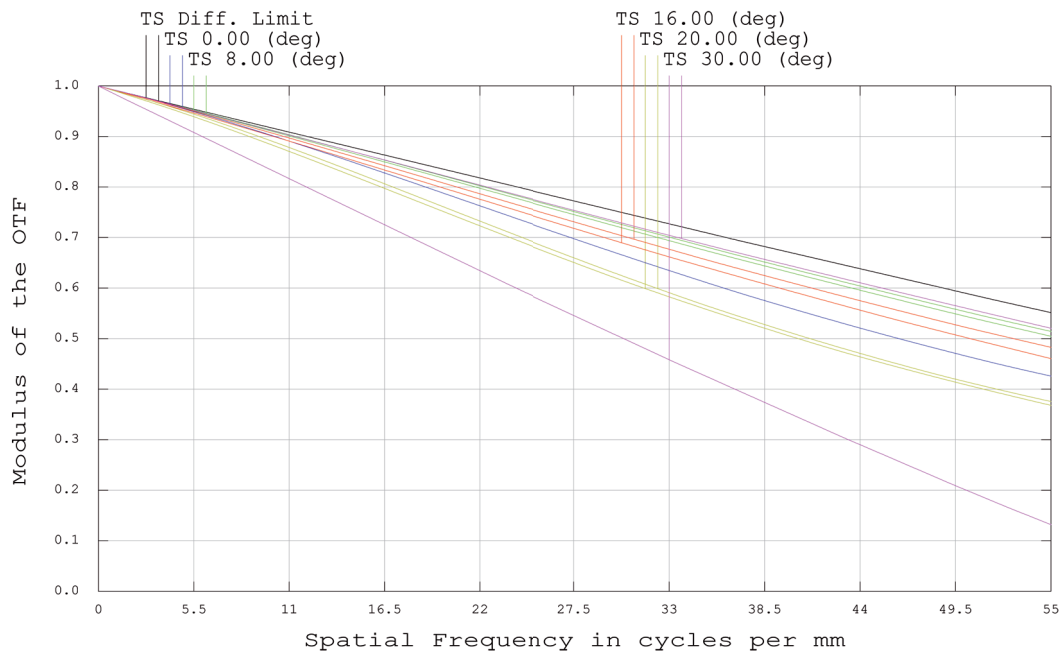

DATA SHEET

S5LPJ4552

4.5/50.9 mm
c-mount

no picture available

outline drawing

other adapter on special request

S5LPJ4552 4.5/50.9 mm

Specifications	
part number	S5LPJ4552
effective focal length [mm]	50.9
F/#	4.5
iris	variable
magnification (opt.)	---
max. field of view (full angle) [°]	64.0
max. image diagonal [mm]	64.0
opt. working distance [mm]	infinity
max. distortion [%]	0.5
wavelength [nm]	400 - 700
max. outside-Ø [mm]	40.0
length [mm]	51.6
weight [kg]	not yet weighed

T..Tangential

MTF for various object heights at F# 11

S..Sagittal

graphs given by design