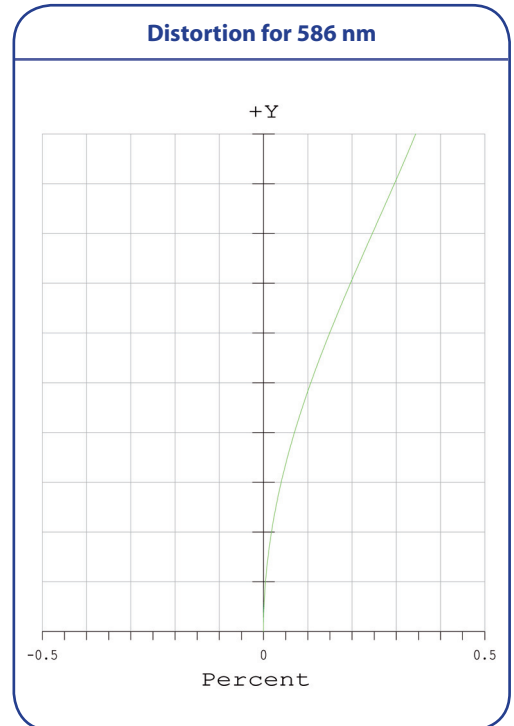

DATA SHEET

S5LPJ4552

4.5/50.9 mm
c-mount

no picture available

outline drawing

other adapter on special request

S5LPJ4552 4.5/50.9 mm

Specifications	
part number	S5LPJ4552
effective focal length [mm]	50.9
F/#	4.5
iris	variable
magnification (opt.)	---
max. field of view (full angle) [°]	64.0
max. image diagonal [mm]	64.0
opt. working distance [mm]	infinity
max. distortion [%]	0.5
wavelength [nm]	400 - 700
max. outside-Ø [mm]	40.0
length [mm]	51.6
weight [kg]	not yet weighed

T..Tangential

MTF for various object heights at F# 11

S..Sagittal

graphs given by design