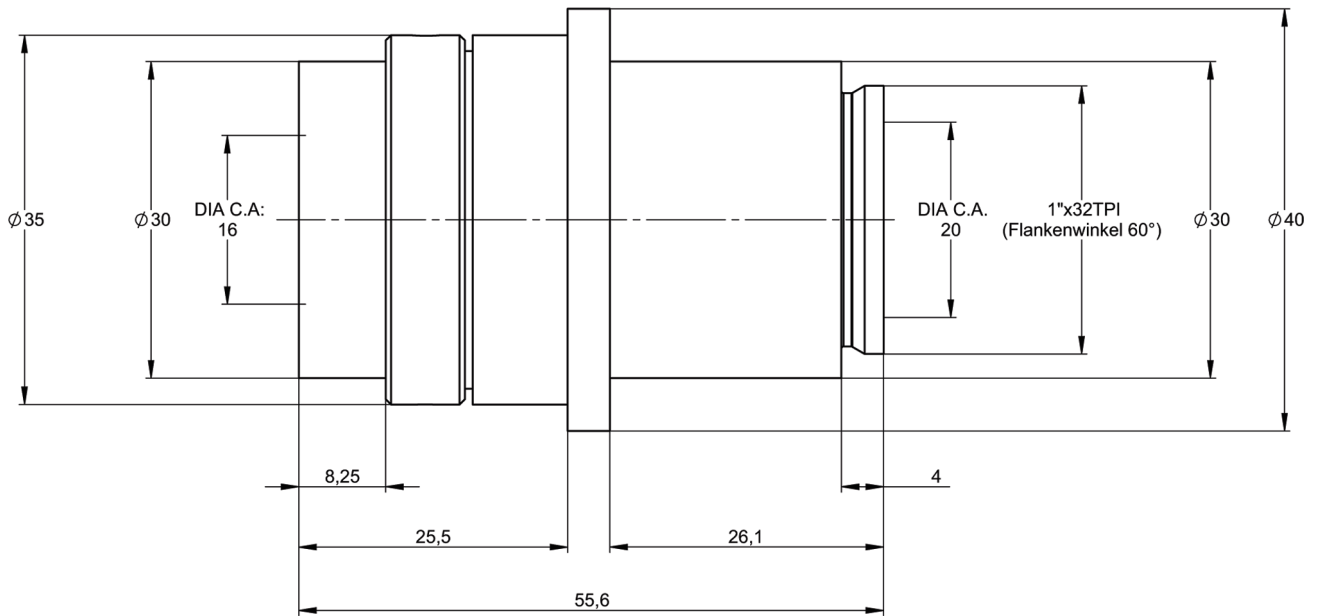

DATA SHEET

S5LPJ4552

4.5/50.9 mm
c-mount

no picture available

outline drawing

other adapter on special request

S5LPJ4552 4.5/50.9 mm

Specifications	
part number	S5LPJ4552
effective focal length [mm]	50.9
F/#	4.5
iris	variable
magnification (opt.)	---
max. field of view (full angle) [°]	64.0
max. image diagonal [mm]	64.0
opt. working distance [mm]	infinity
max. distortion [%]	0.5
wavelength [nm]	400 - 700
max. outside-Ø [mm]	40.0
length [mm]	51.6
weight [kg]	not yet weighed

T..Tangential

MTF for various object heights at F# 11

S..Sagittal

graphs given by design